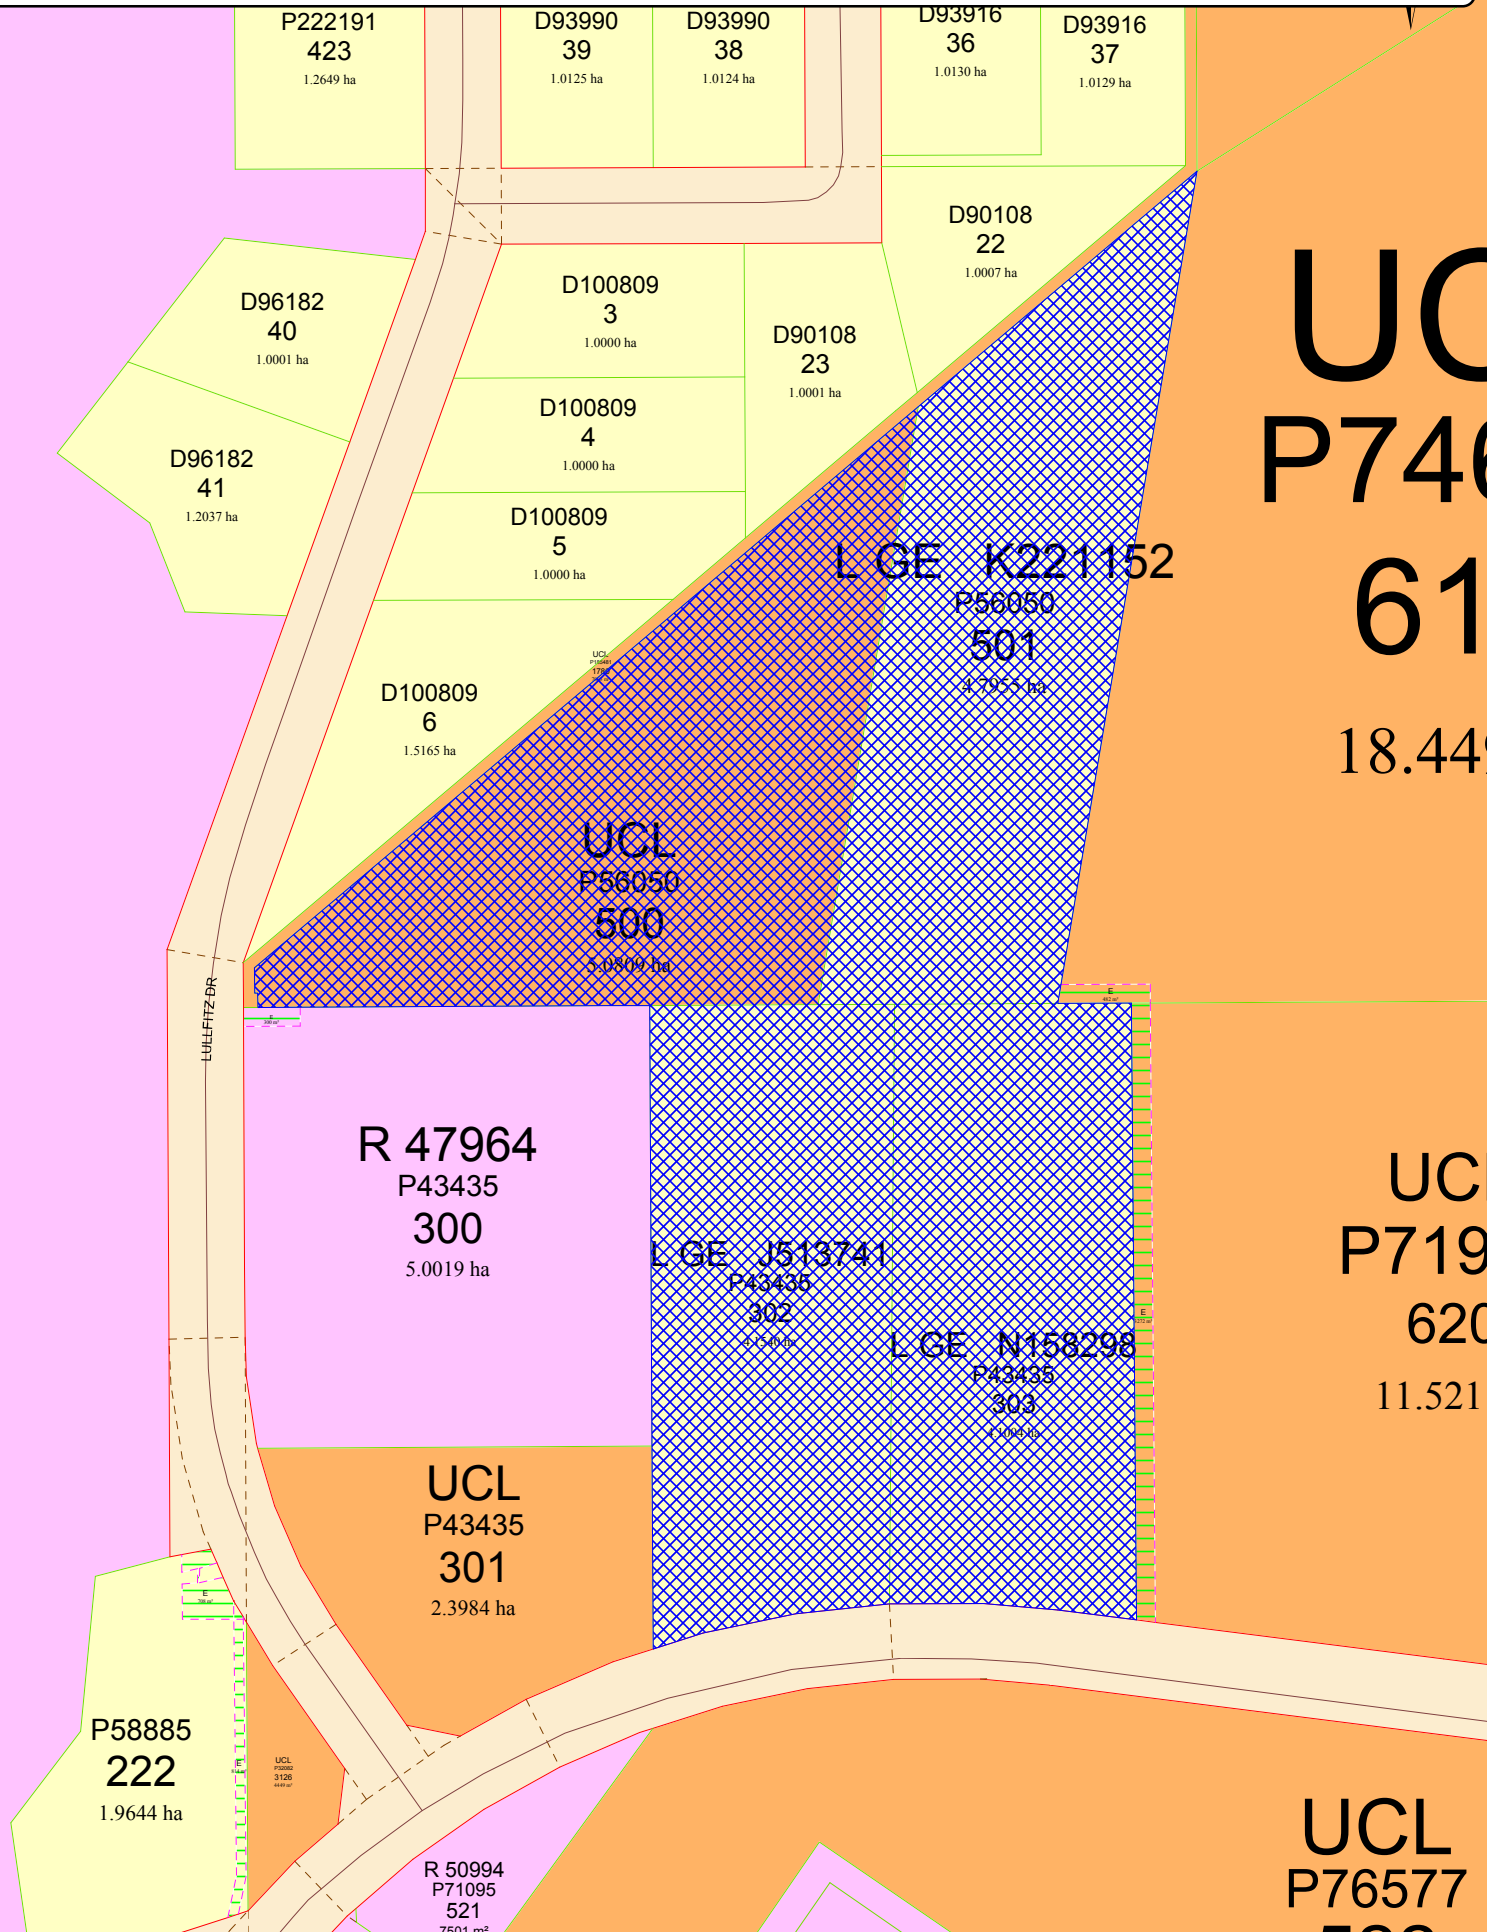

Lots 302 & 303 on DP 43435 and 500 & 501 on DP 56050

Scale : 1:4000 (MGA)
 MGA : SW=417436.162,8018935.281 Zone 51 / NE=418275.573,8020020.523 Zone 51
 Lat/Long : -17°54'57.593", 122°13'13.703" / -17°54'22.397", 122°13'42.385" H 271mm by W 210mm