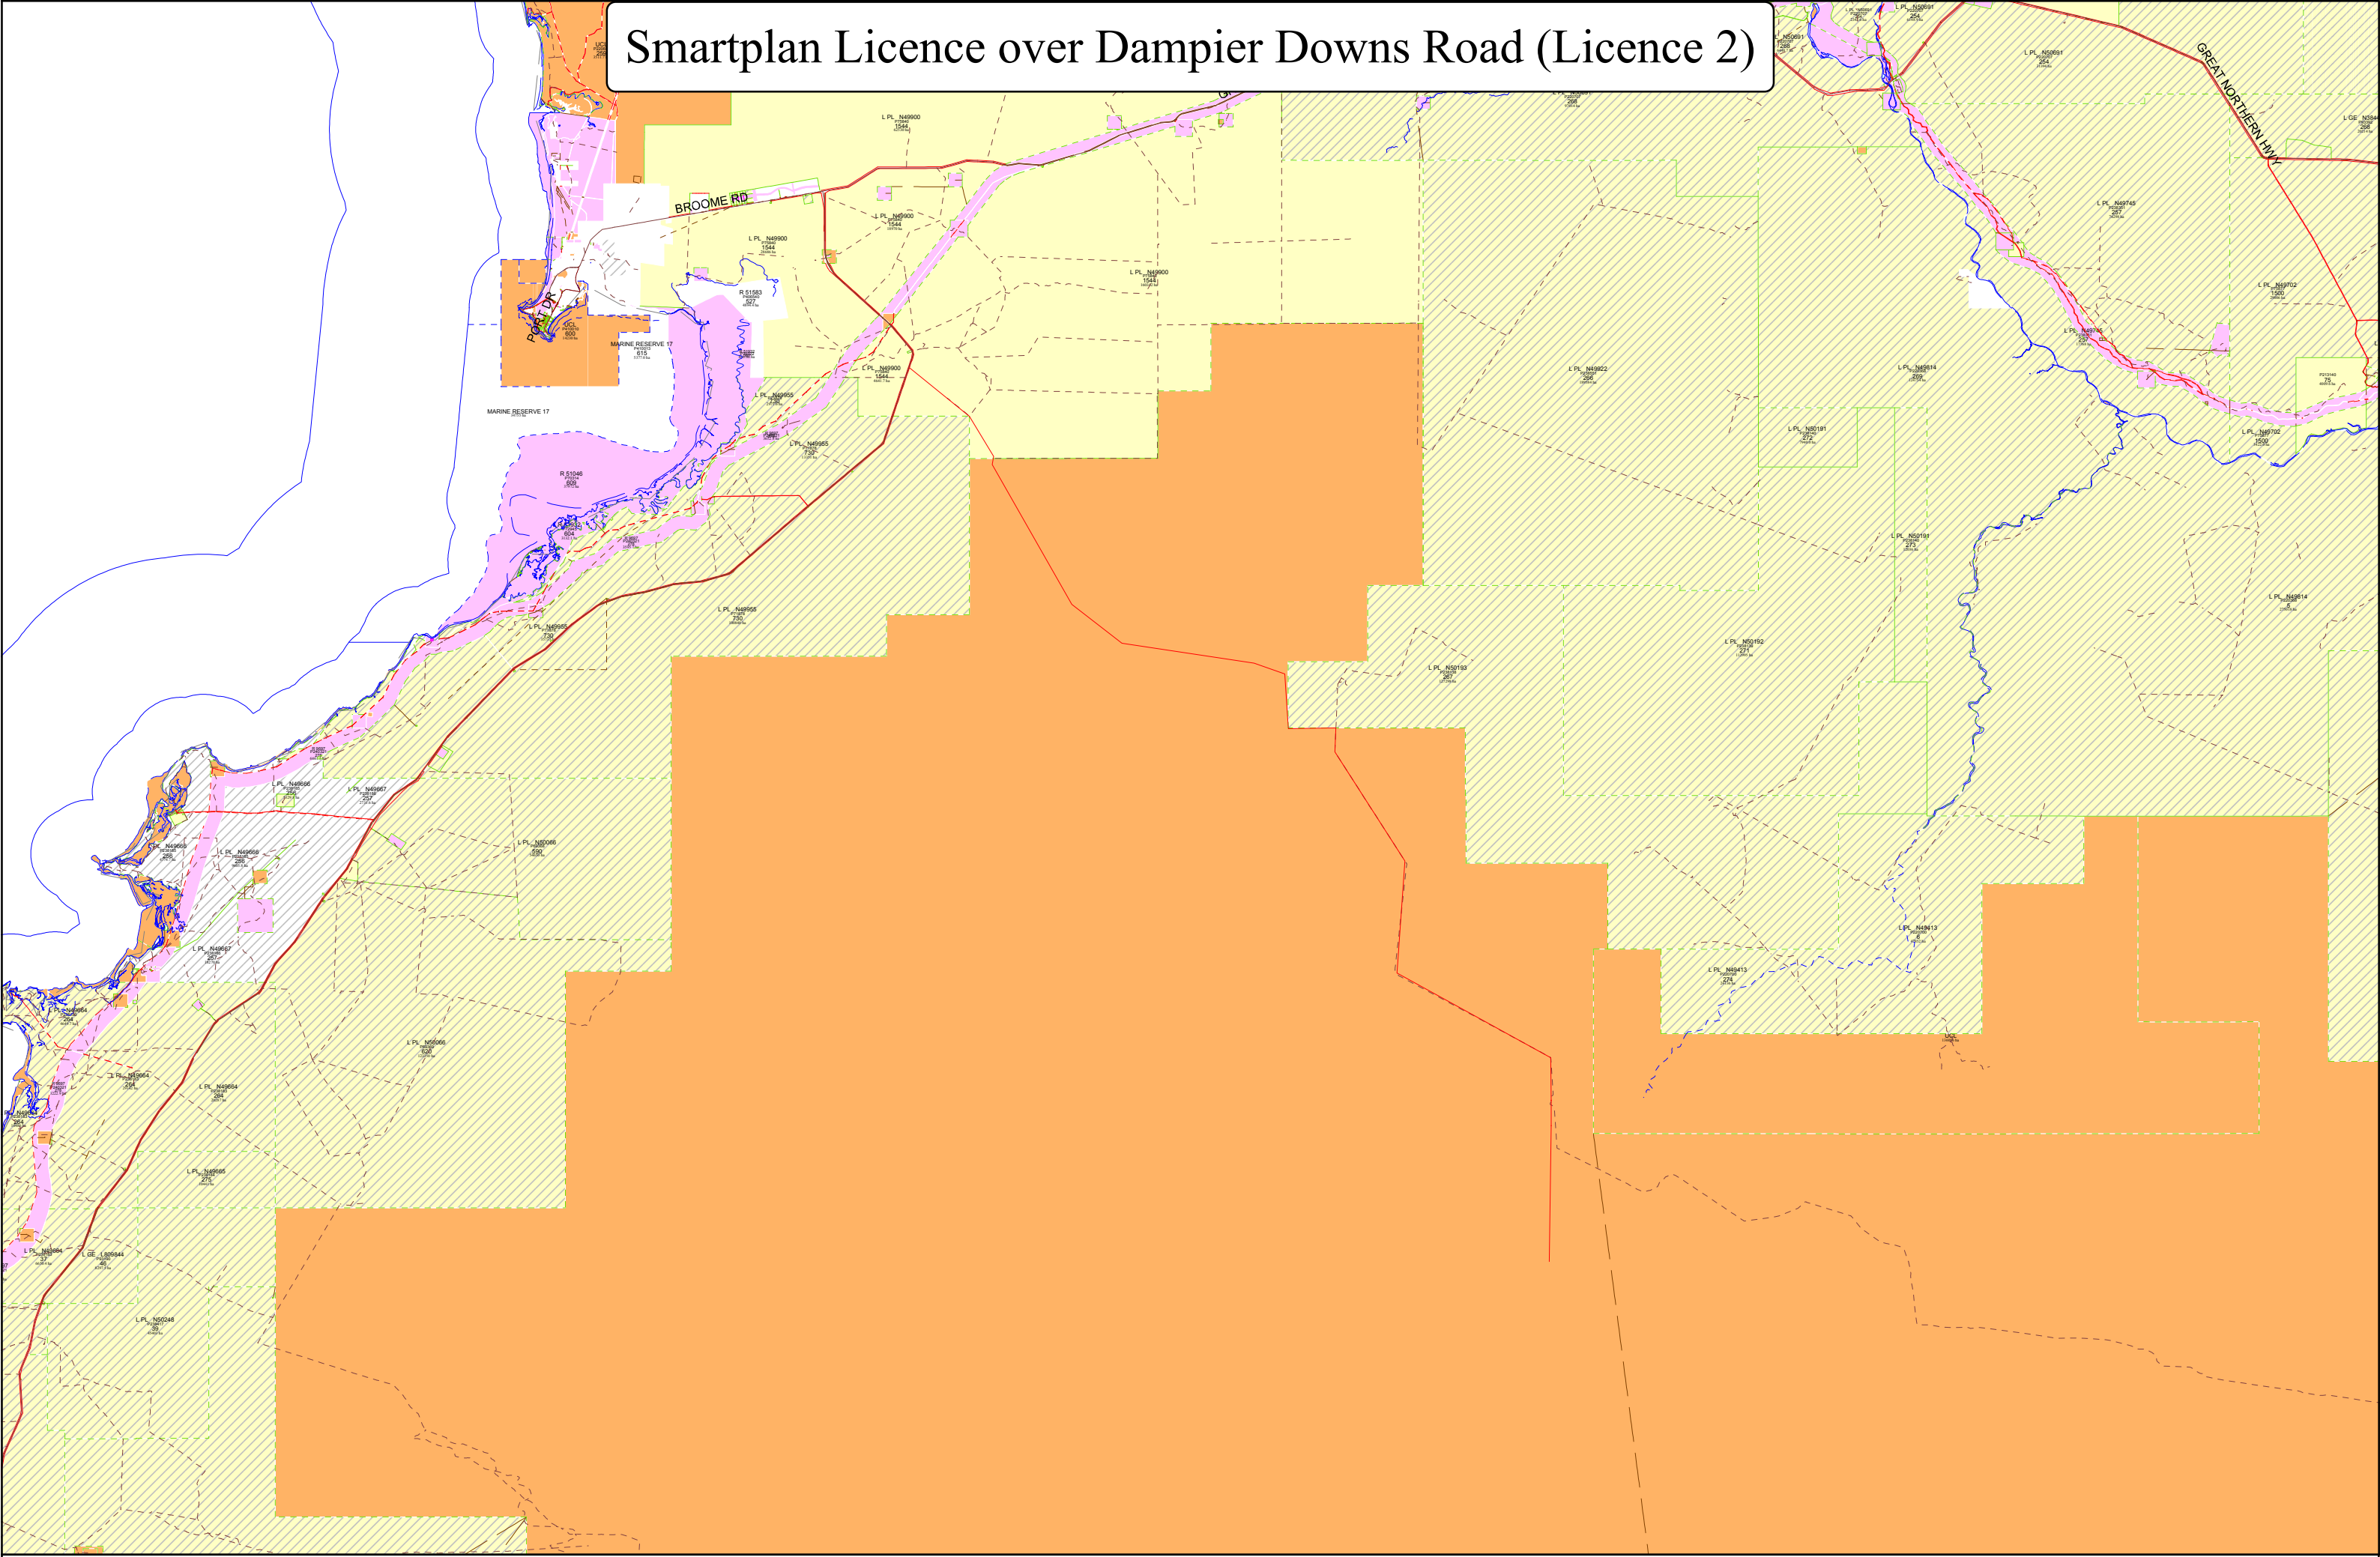

Smartplan Licence over Dampier Downs Road (Licence 2)

Scale : 1:643505 (Geographical)
MGA : SW=354990.4E,7863720.8N Zone 51 / NE=624846.5E,8048881.1N Zone 51
Lat/Long : 121°37'10.993", -19°18'54.628" / 124°10'36.891", -17°38'36.136" H 275mm by W 420mm

Printed : 16:36 Mon 4/Dec/2017
© Western Australian Land Information Authority 2017

This product is for information purposes only and is not guaranteed. The information may be out of date and should not be relied upon without further verification from the original documents. Where the information is being used for legal purposes then the original documents must be searched for all legal requirements.