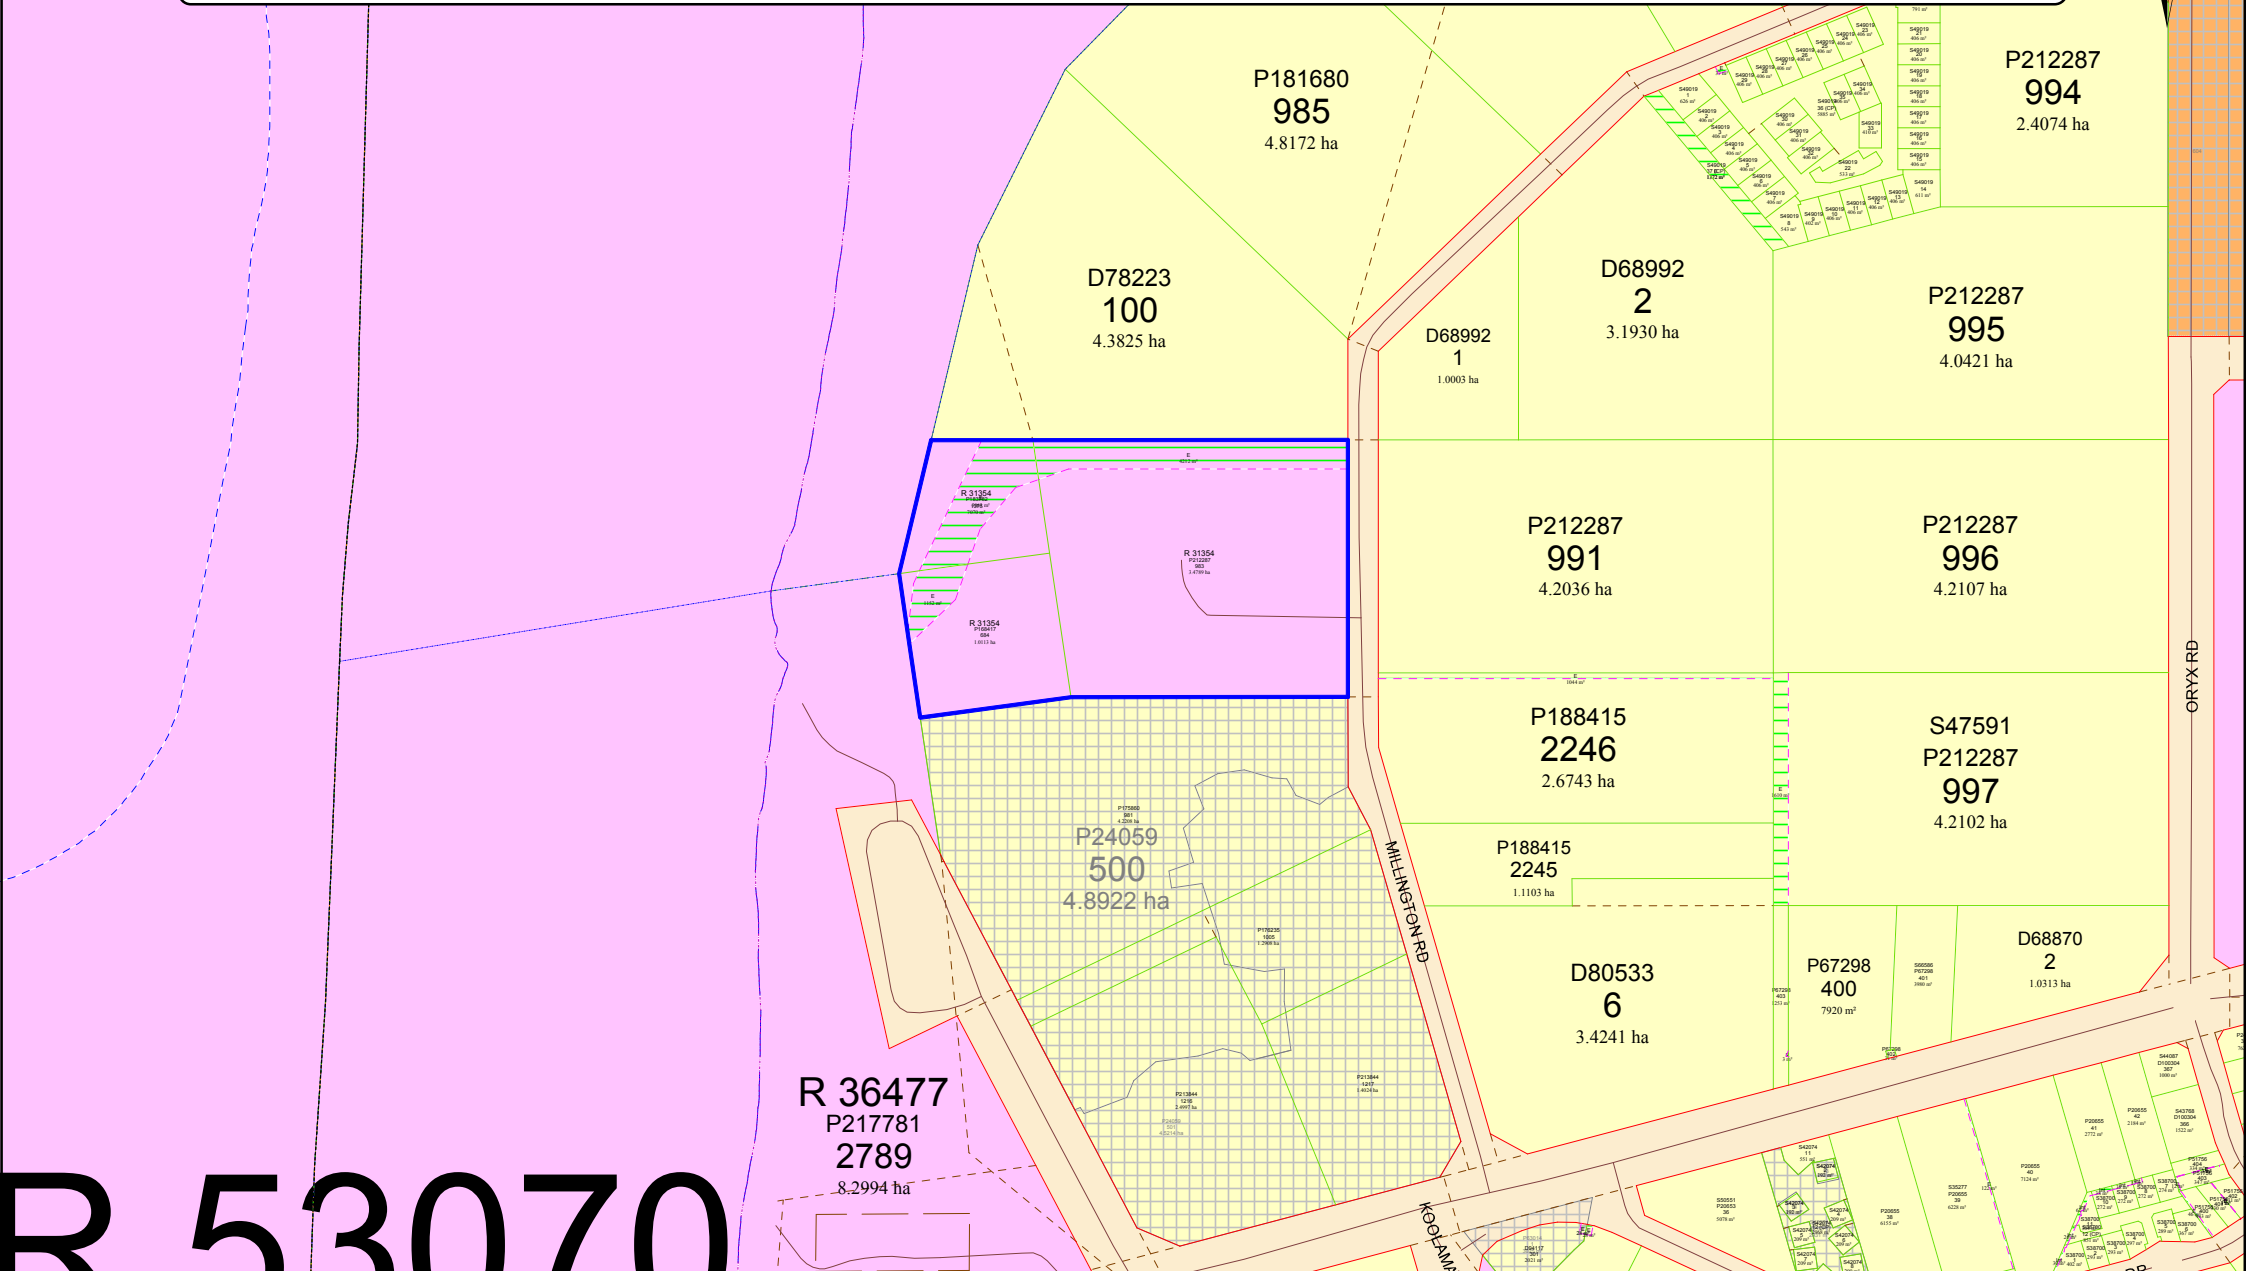

Lot 684 on DP 168417, Lot 1375 on DP 183782, Lot 983 on DP 212287

R 53070

Scale : 1:5000 (Geographical)
 MGA : SW=415807.1E,8017186.1N Zone 51 / NE=417287.7E,8018154.5N Zone 51
 Lat/Long : 122°12'18.080", -17°55'54.280" / 122°13'08.544", -17°55'22.978" H 184mm by W 297mm

Printed : 10:16 Mon 30/Jul/2018
 © Western Australian Land Information Authority 2018

This product is for information purposes only and is not guaranteed. The information may be out of date and should not be relied upon without further verification from the original documents. Where the information is being used for legal purposes then the original documents must be searched for all legal requirements.