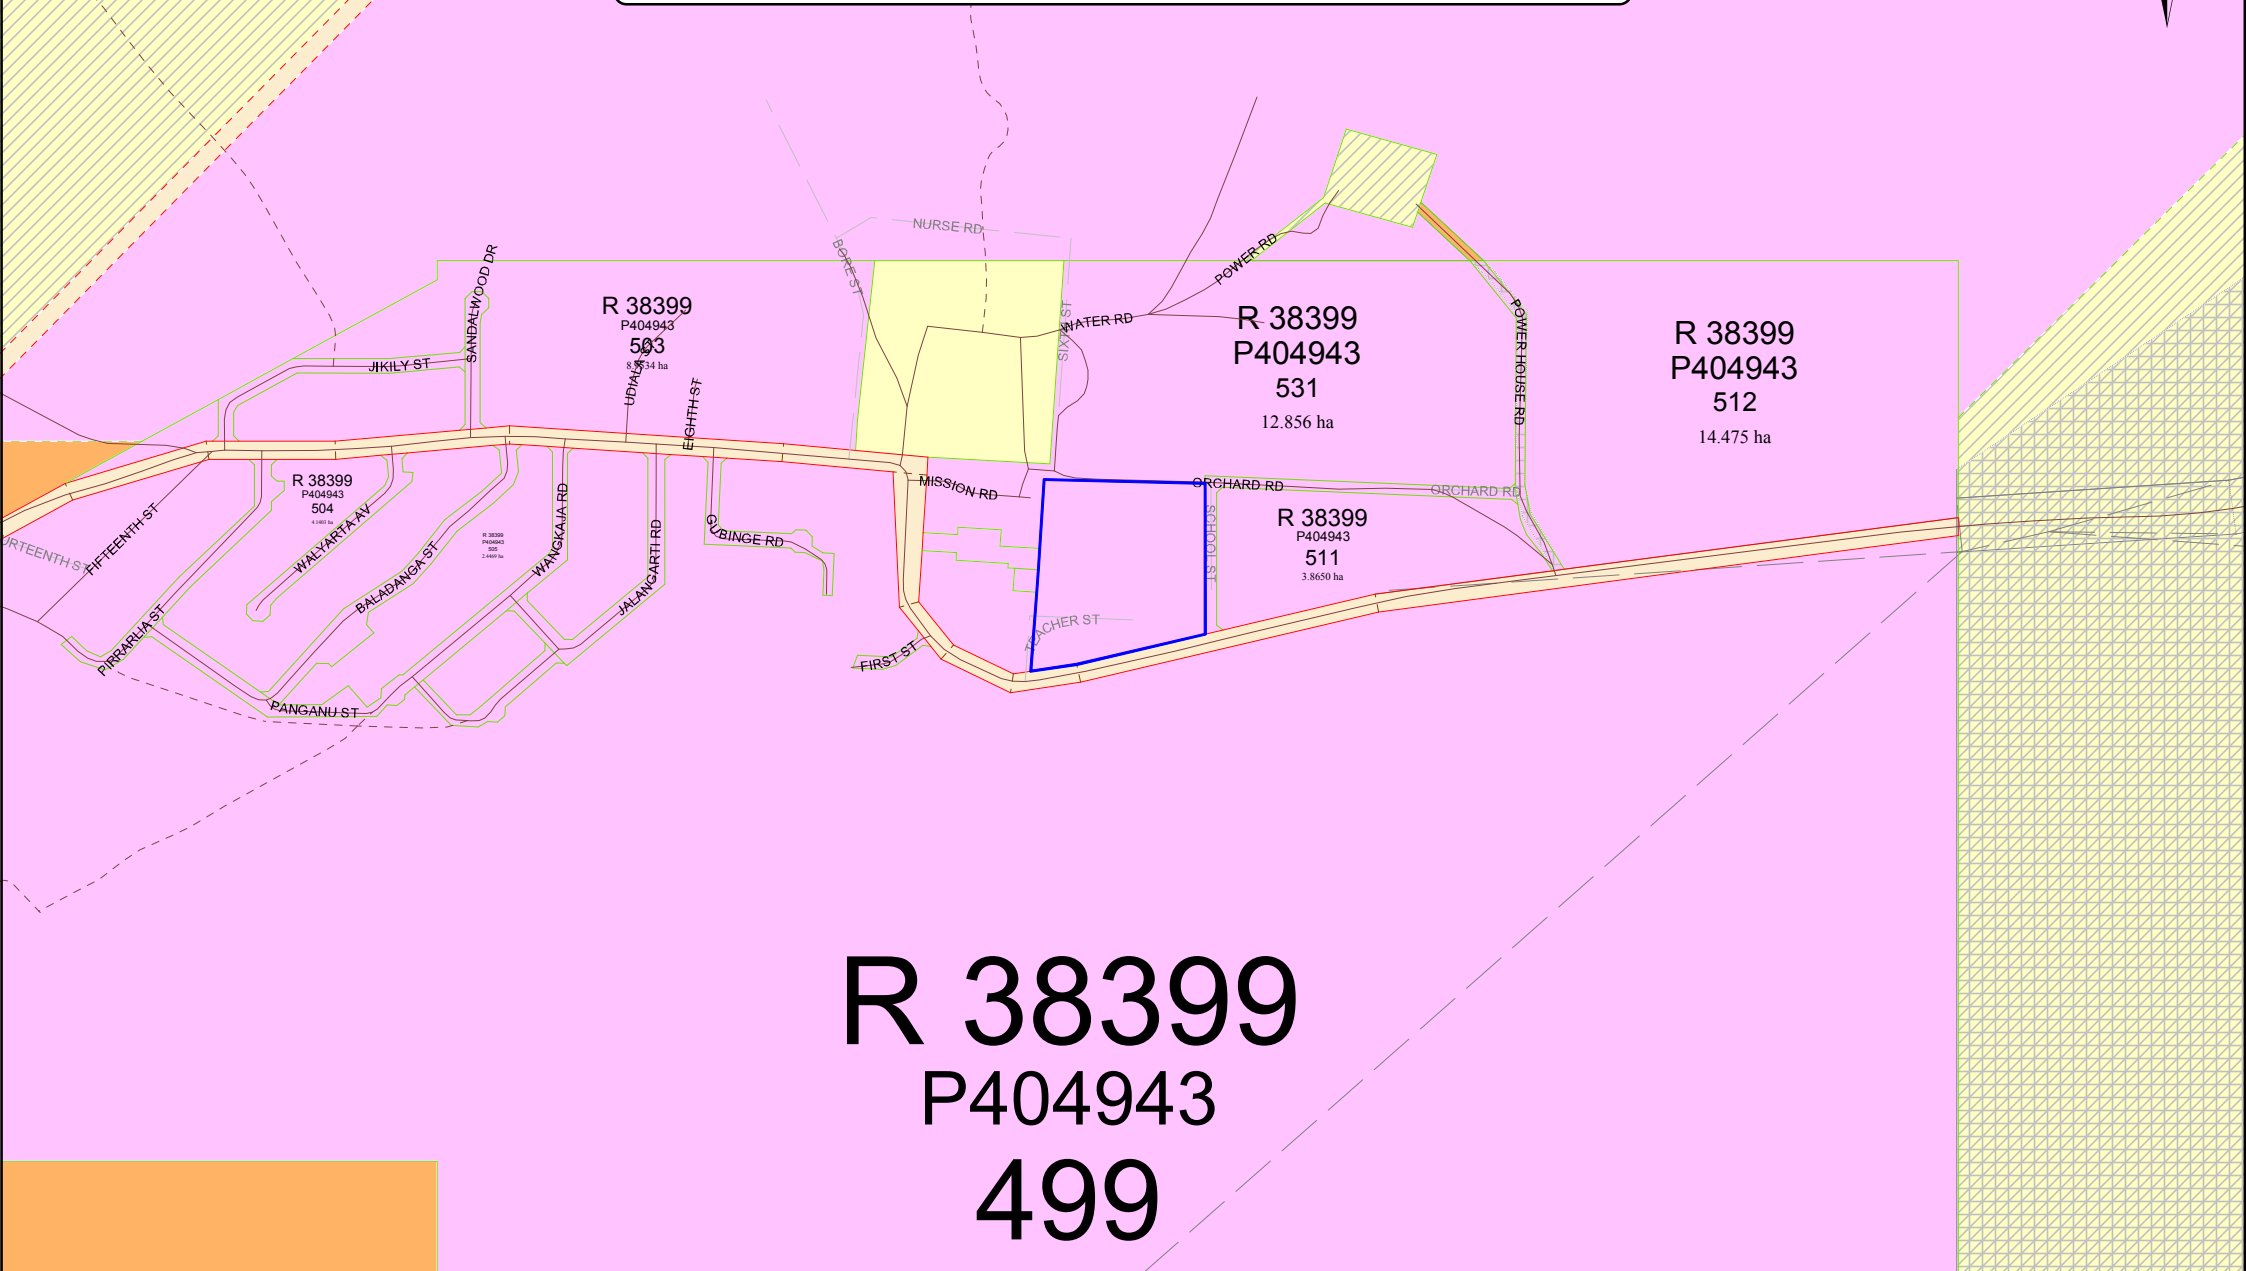

Reserve 36473 Lot 237 on DP188780

R 38399
P404943
499

Scale : 1:8000 (Geographical)
MGA : SW=370379.1E,7932721.4N Zone 51 / NE=372744.2E,7934283.9N Zone 51
Lat/Long : 121°46'14.737", -18°41'33.945" / 121°47'35.828", -18°40'43.645" H 184mm by W 297mm

Printed : 14:48 Mon 23/Jul/2018
© Western Australian Land Information Authority 2018

This product is for information purposes only and is not guaranteed. The information may be out of date and should not be relied upon without further verification from the original documents. Where the information is being used for legal purposes then the original documents must be searched for all legal requirements.