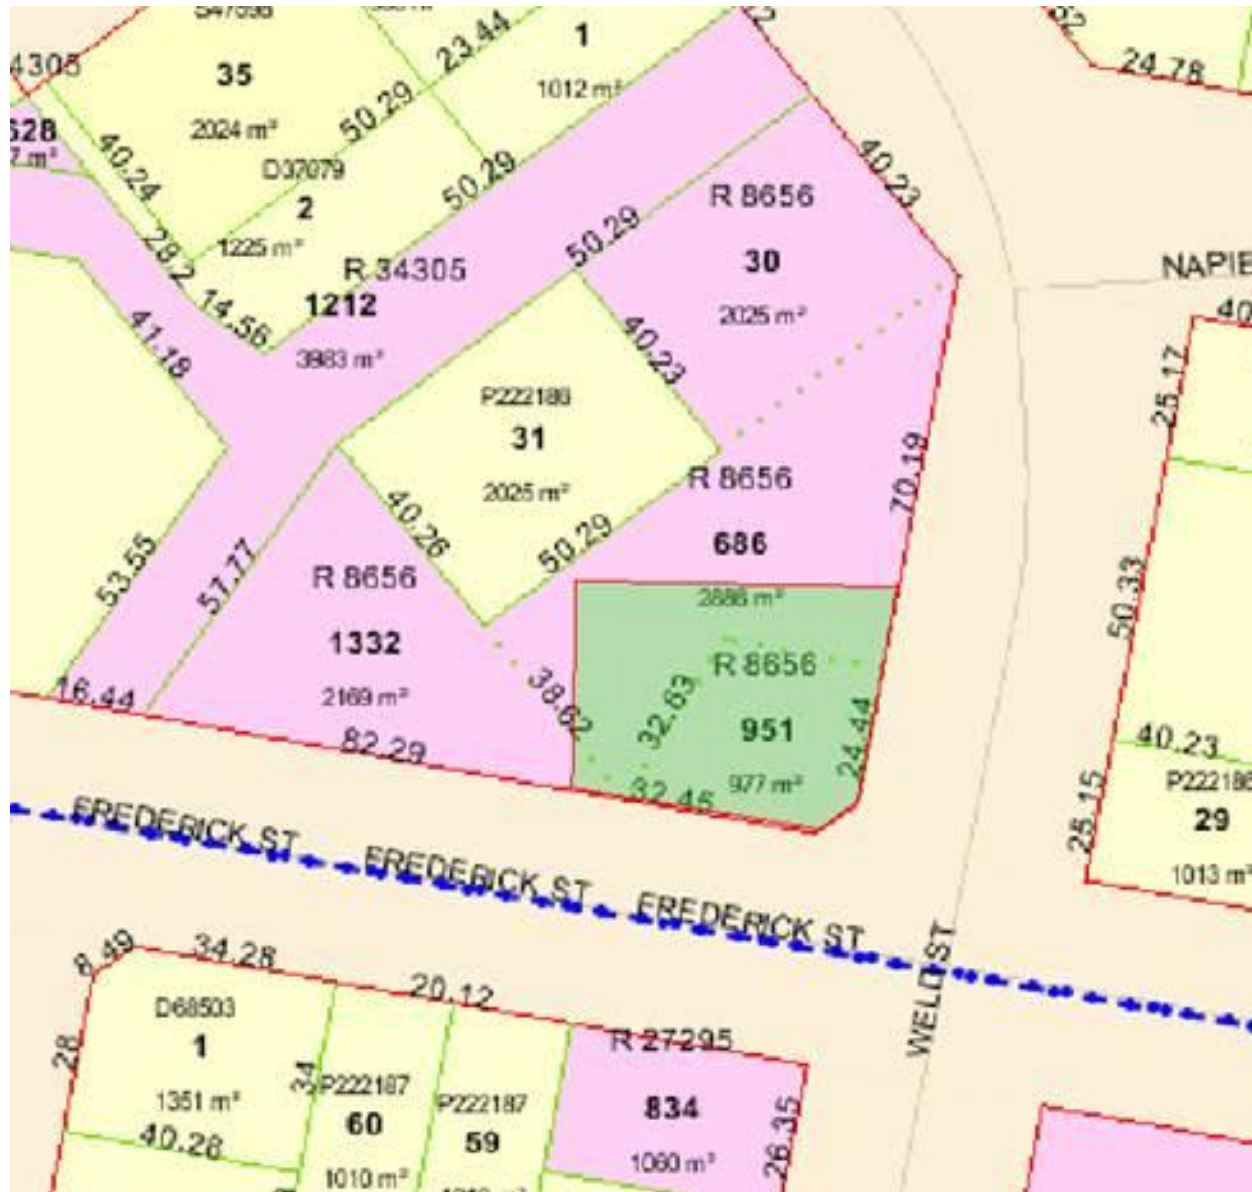

Proposed amalgamation of Lot 31 on DP 222186 into Reserve 8656

Proposed Creation of Lot 531 on DP 410165 (Indicated green)